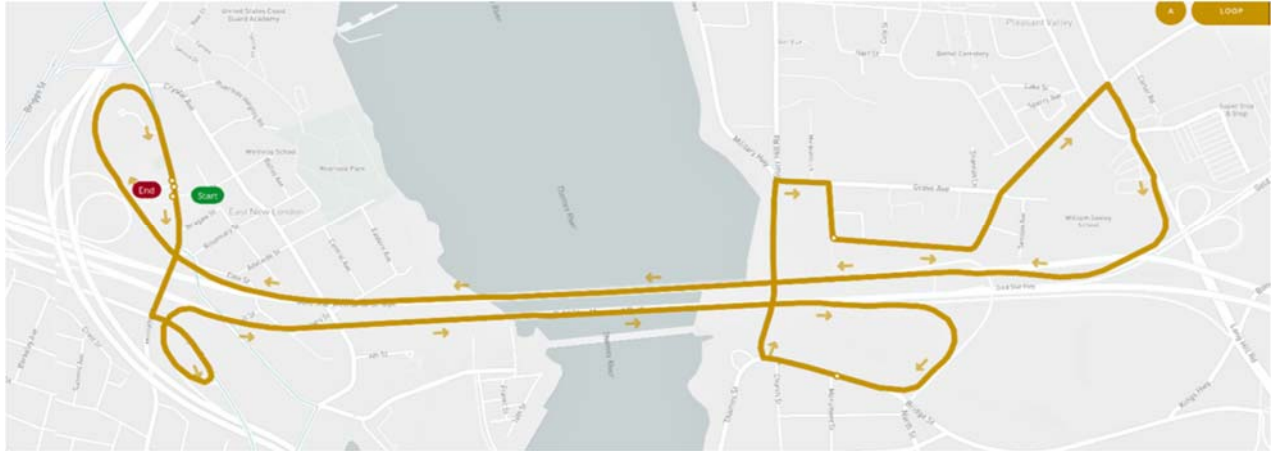

Gold Star Bridge Shuttle

Weekdays, Saturdays and Sundays

Fare Free! (Note: no transfers will be issued)

Williams St & Bailey Cir (Southbound) Bridge Street Groton 121 Riverview Avenue 1 Bailey Circle

| | | | |
|-------|-------|-------|-------|
| 6:00 | 6:09 | 6:11 | 6:24 |
| 6:30 | 6:39 | 6:41 | 6:54 |
| 7:00 | 7:09 | 7:11 | 7:24 |
| 7:30 | 7:39 | 7:41 | 7:54 |
| 8:00 | 8:09 | 8:11 | 8:24 |
| 8:30 | 8:39 | 8:41 | 8:54 |
| 9:00 | 9:09 | 9:11 | 9:24 |
| 9:30 | 9:39 | 9:41 | 9:54 |
| 10:00 | 10:09 | 10:11 | 10:24 |
| 10:30 | 10:39 | 10:41 | 10:54 |
| 11:00 | 11:09 | 11:11 | 11:24 |
| 11:30 | 11:39 | 11:41 | 11:54 |
| 12:00 | 12:09 | 12:11 | 12:24 |
| 12:30 | 12:39 | 12:41 | 12:54 |
| 13:00 | 13:09 | 13:11 | 13:24 |
| 13:30 | 13:39 | 13:41 | 13:54 |
| 14:00 | 14:09 | 14:11 | 14:24 |
| 14:30 | 14:39 | 14:41 | 14:54 |
| 15:00 | 15:09 | 15:11 | 15:24 |
| 15:30 | 15:39 | 15:41 | 15:54 |
| 16:00 | 16:09 | 16:11 | 16:24 |
| 16:30 | 16:39 | 16:41 | 16:54 |
| 17:00 | 17:09 | 17:11 | 17:24 |
| 17:30 | 17:39 | 17:41 | 17:54 |